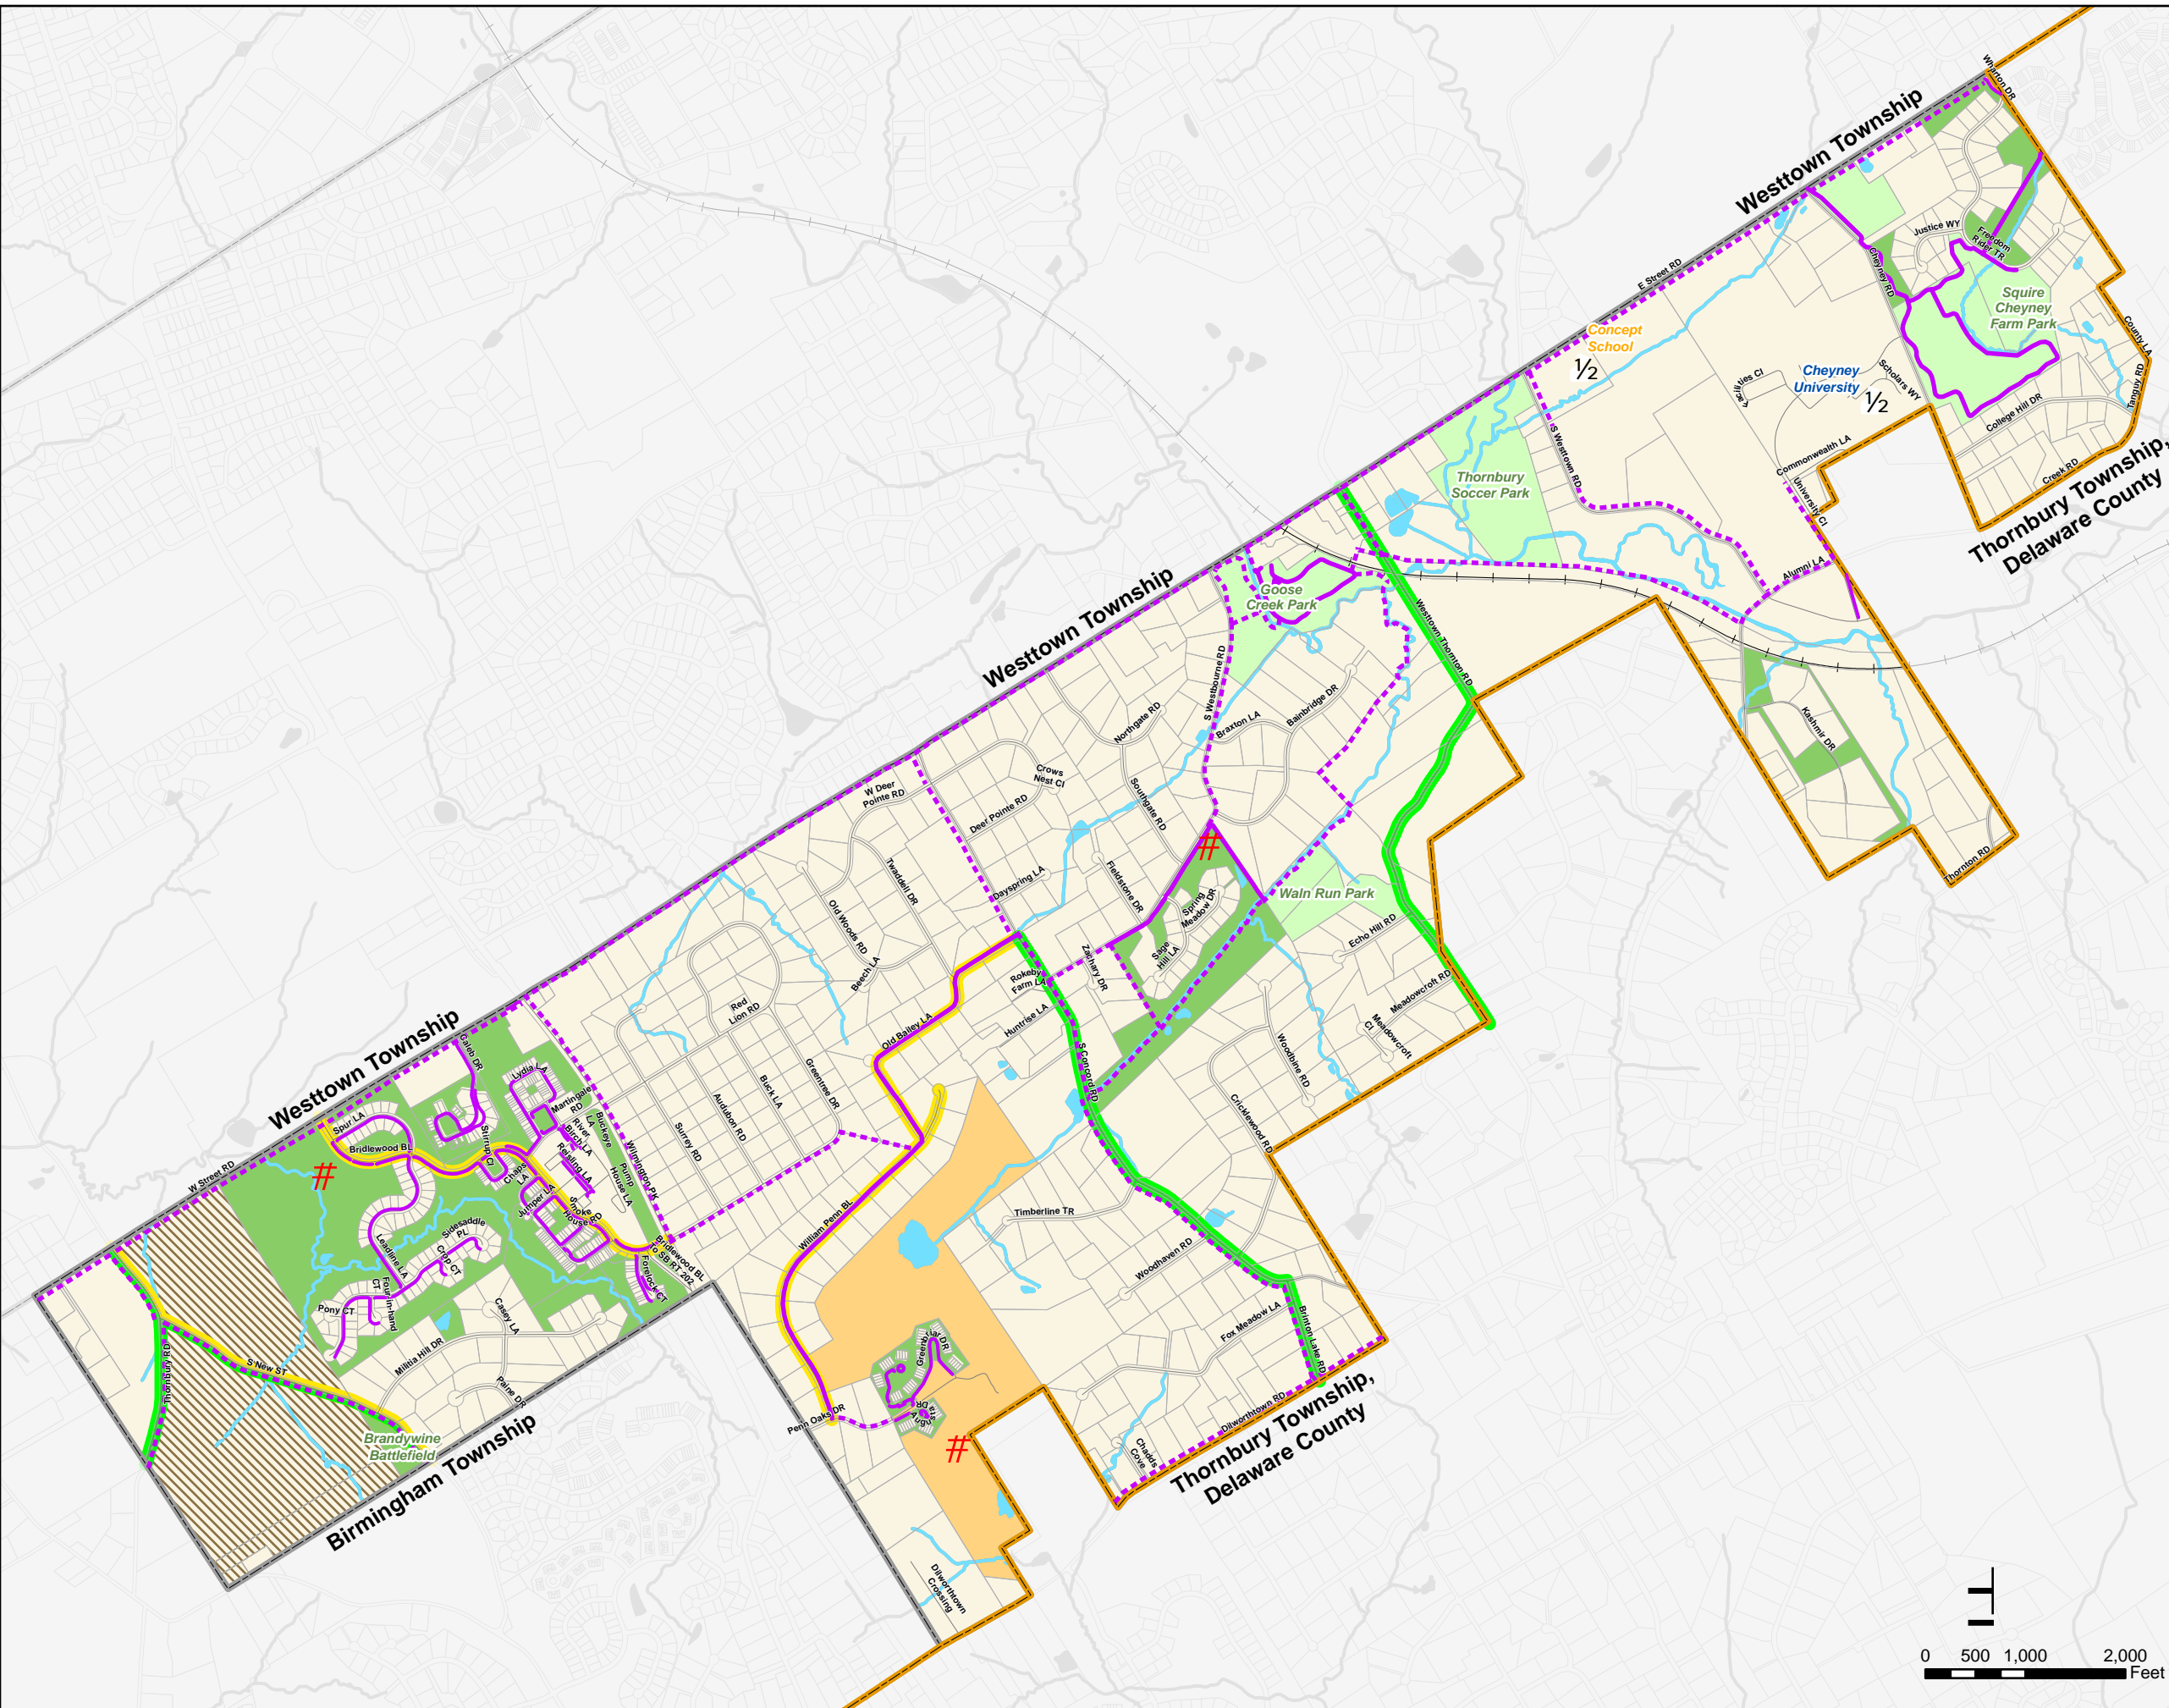

# Official Map

Adopted: December 21, 2021  
**Thornbury Township**  
 Chester County, PA

## Legend

-  County Boundary
-  Municipal Boundary
-  Parcel Boundary
-  Surface Water
- Trails**
-  Existing Trail, Path, or Route
-  Potential Trail
- Existing Features**
-  Agricultural Easement
-  Preserved Open Space/HOA
-  Township Park
-  Golf Course
-  Scenic Corridor
-  Cheyney University
-  Concept School
- Proposed Features**
-  Traffic Calming
-  Sewage Treatment Plant

Data Sources: Municipal Borders, Chester County Parcels, Roads, Railroads, Streams - Chester County Bureau of Land Records & DCIS/GIS Department, 2021; Delaware County Parcels - Delaware County Board of Assessments, 2021.

This map was digitally compiled for internal maintenance and developmental use by the County of Chester, Pennsylvania to provide an index to parcels and for other reference purposes. Parcel lines do not represent actual field surveys of premises. County of Chester, Pennsylvania makes no claims as to the completeness, accuracy or content of any data contained hereon, and makes no representation of any kind, including, but not limited to, the warranties of merchantability or fitness for a particular use, nor are any such warranties to be implied or inferred, with respect to the information or data furnished herein.