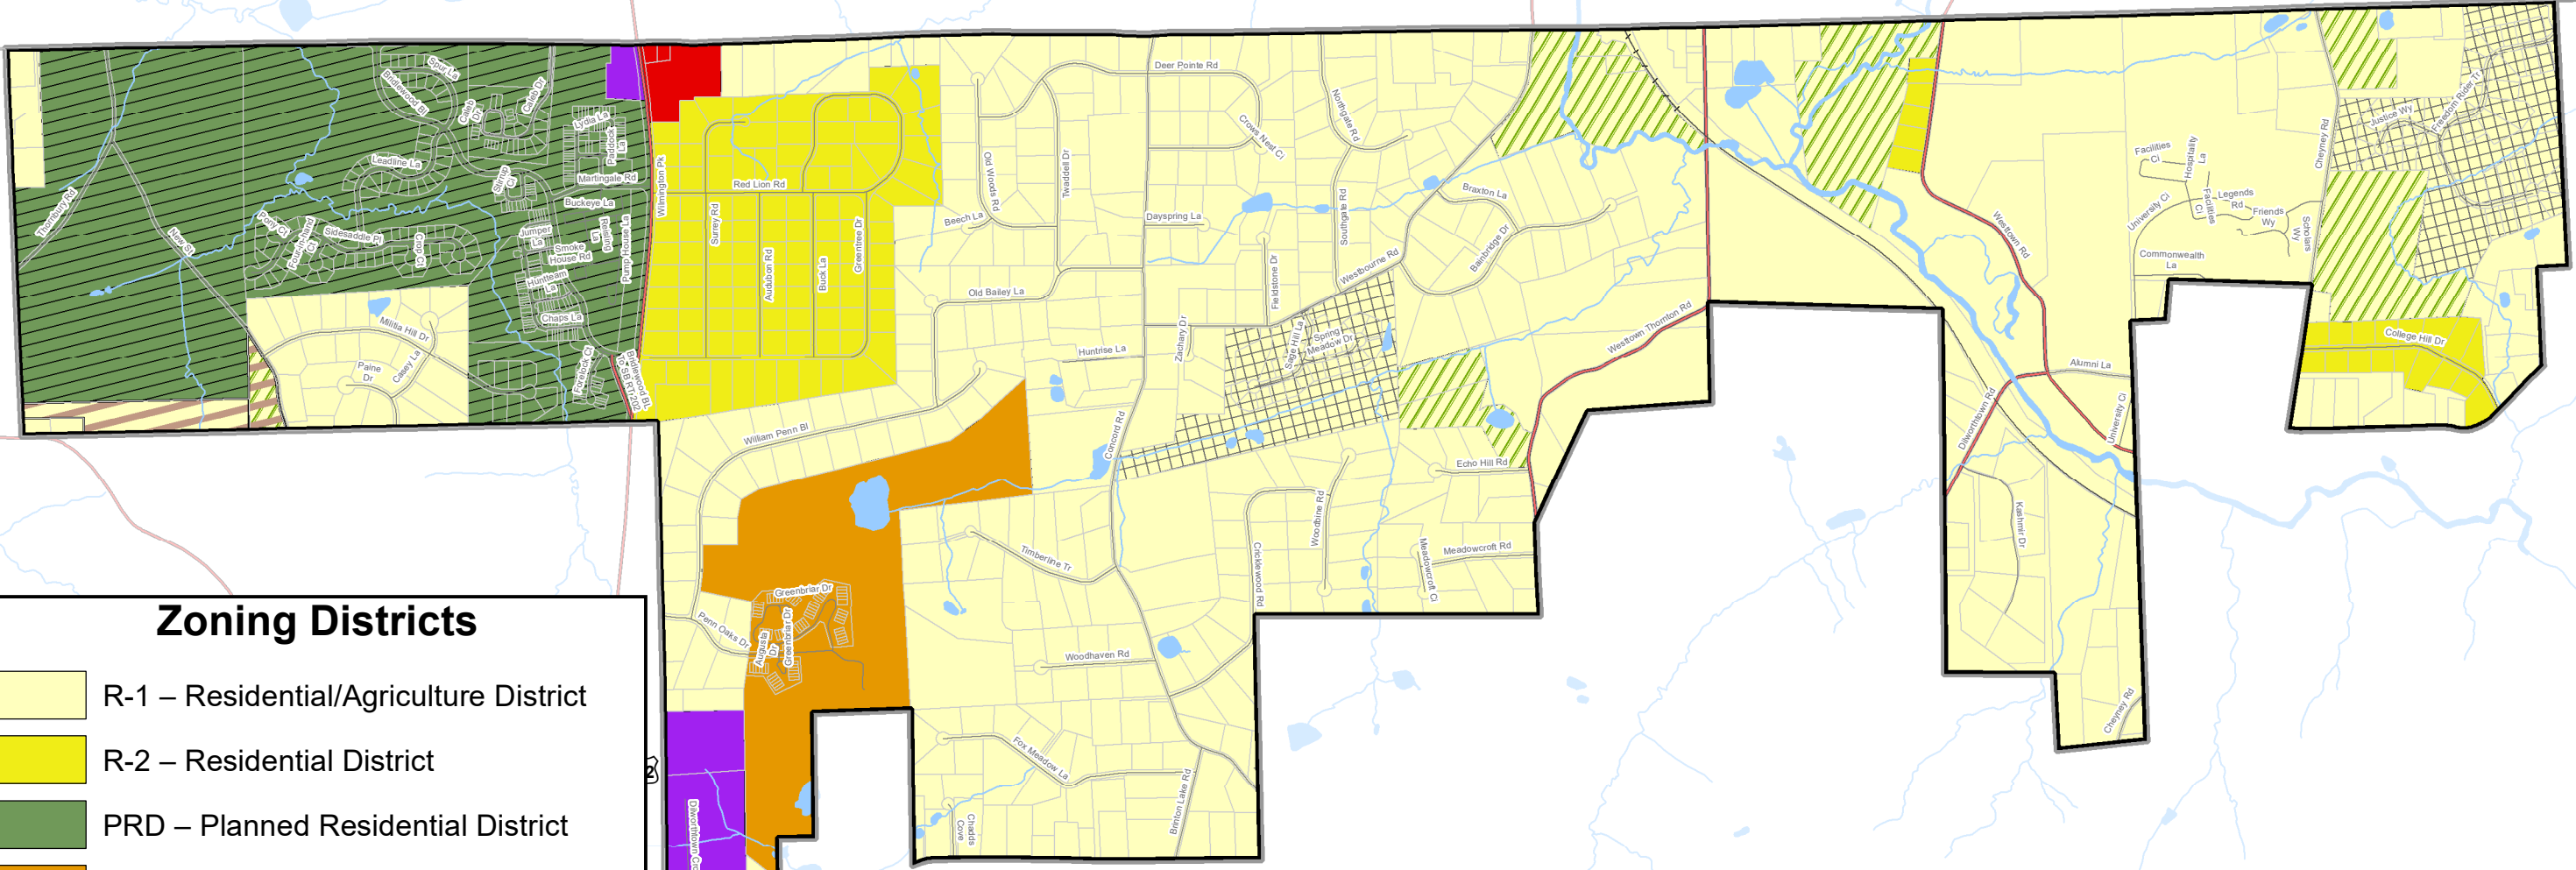

Thornbury Township Zoning Map

DRAFT

Zoning Districts

- R-1 – Residential/Agriculture District
- R-2 – Residential District
- PRD – Planned Residential District
- CC-R – Country Club Residential District
- B – Business District
- MP – Multipurpose District
- Mobile Home Park Overlay District
- Township Overlay District
- Historic Battlefield Overlay District
- Cluster Residential Development

0 1,250 2,500 5,000 Feet