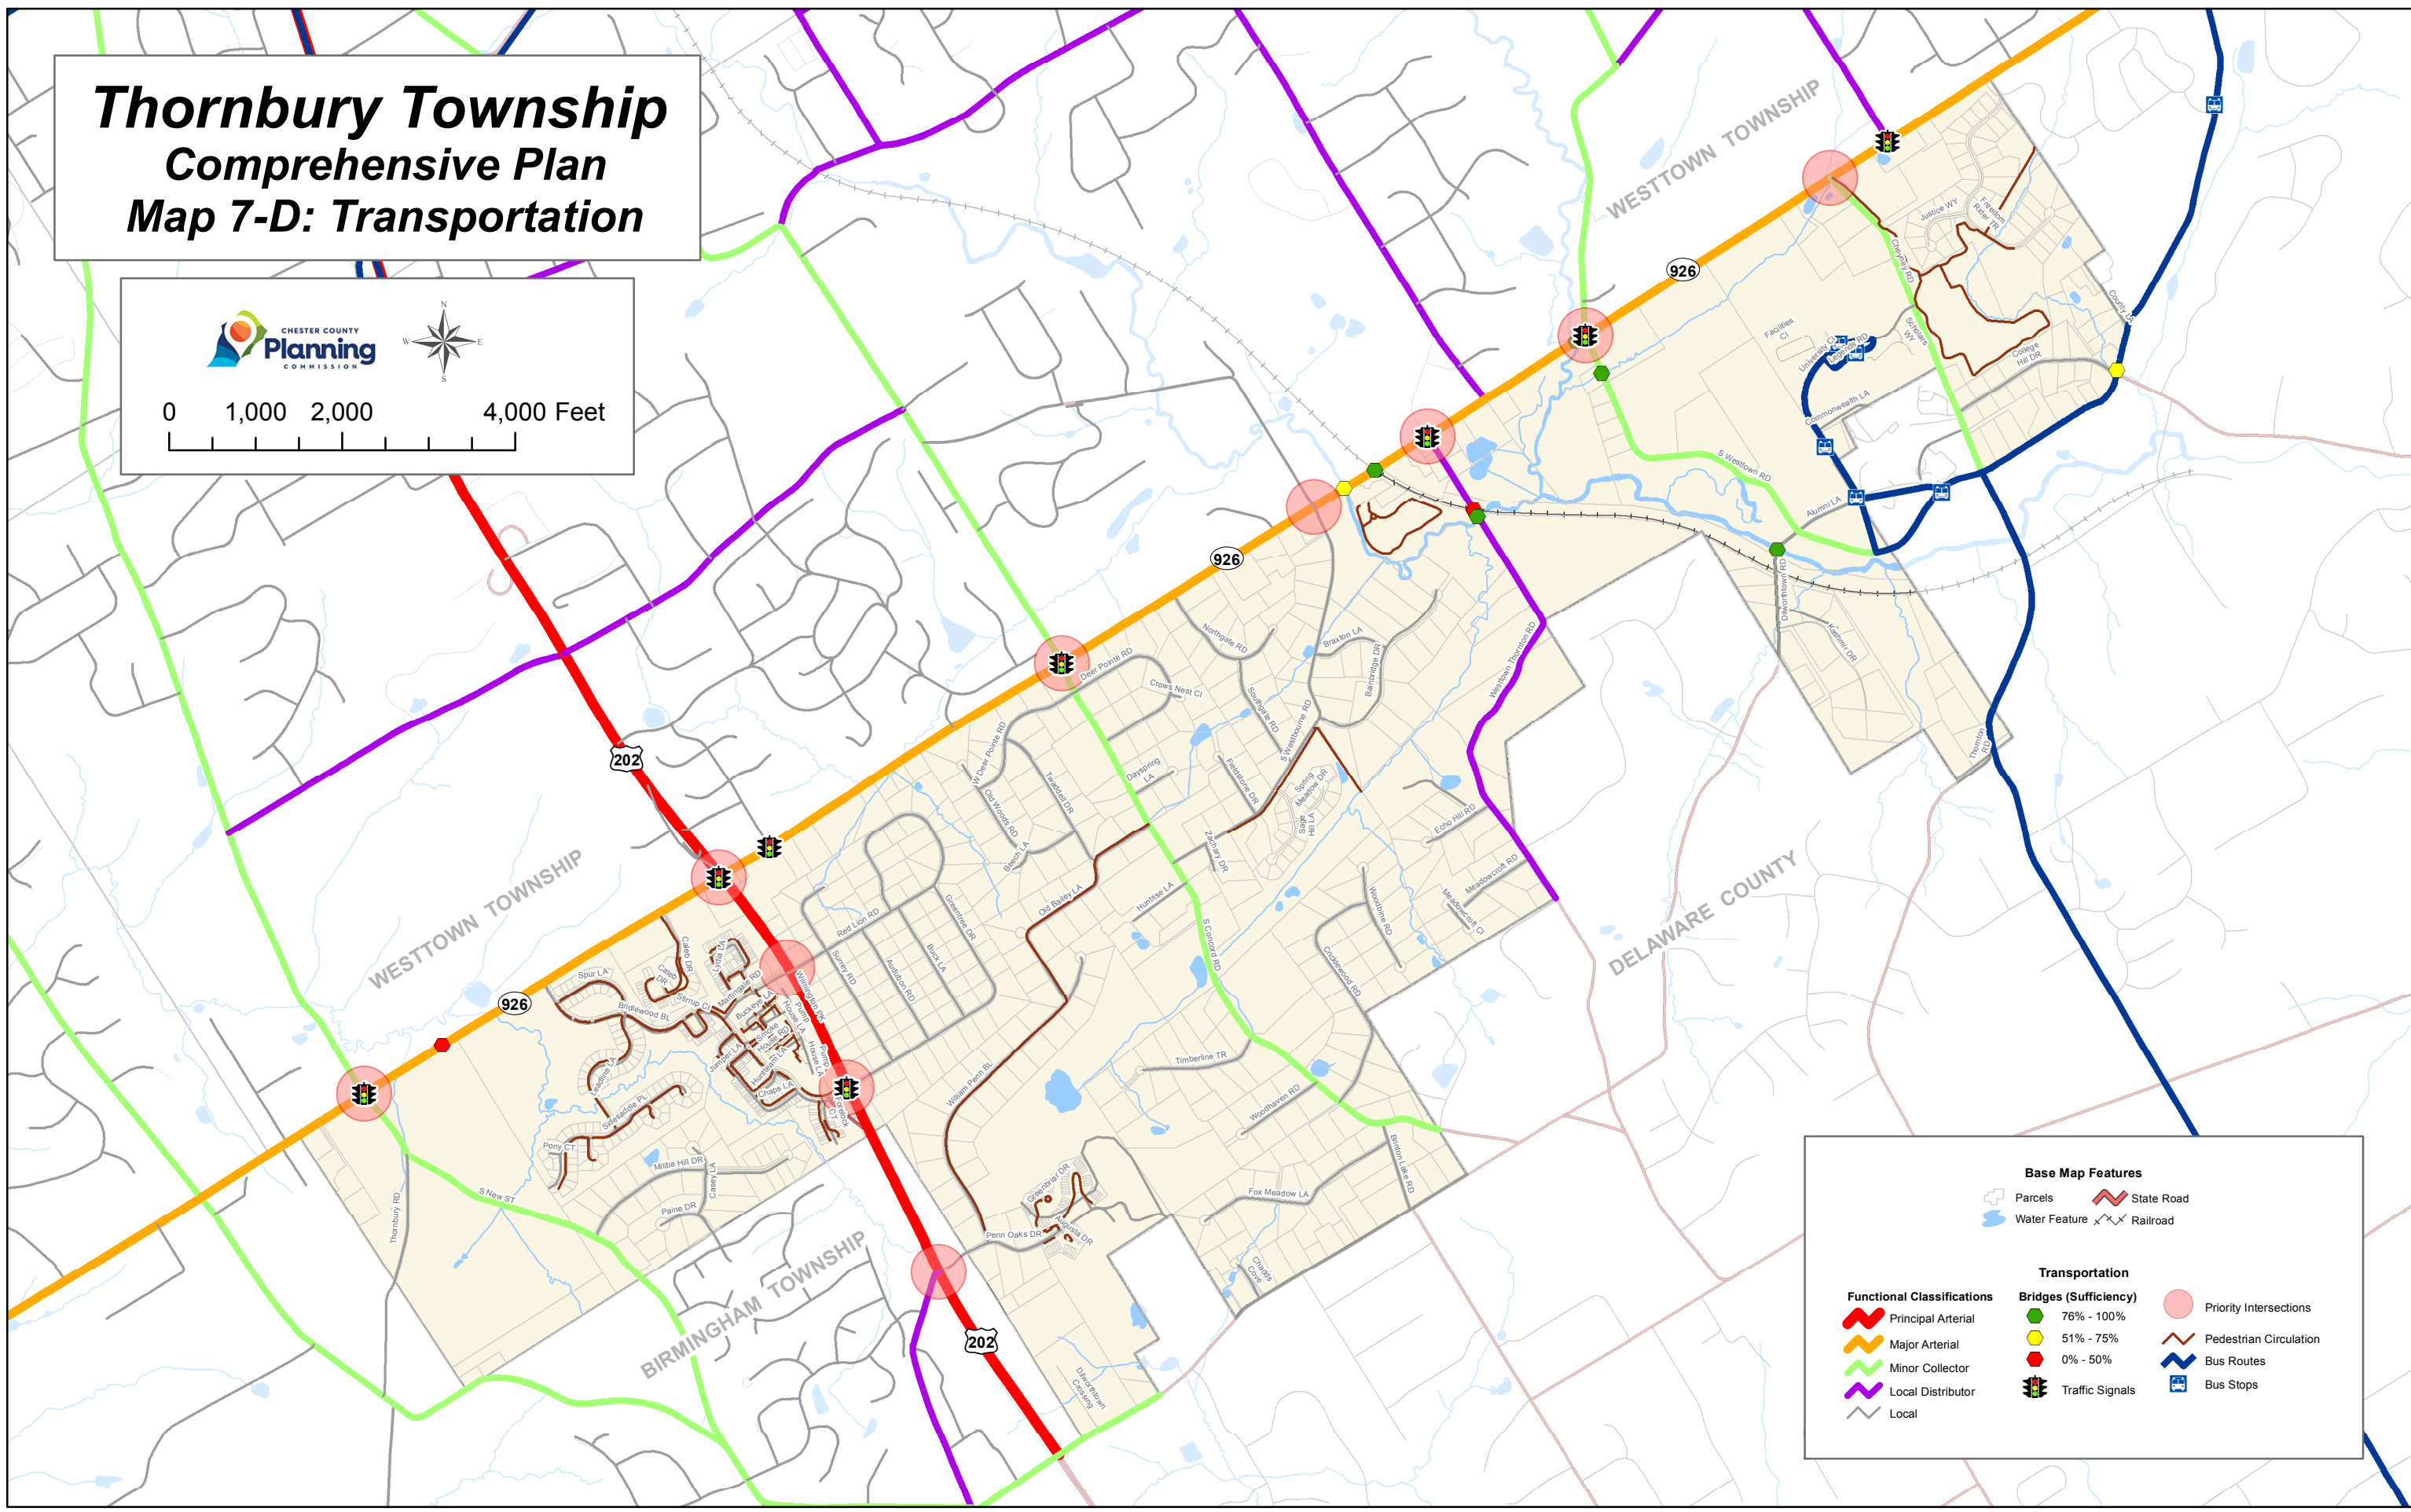

Thornbury Township Comprehensive Plan Map 7-D: Transportation

| Base Map Features | | | |
|-------------------|---------------|--|------------|
| | Parcels | | State Road |
| | Water Feature | | Railroad |