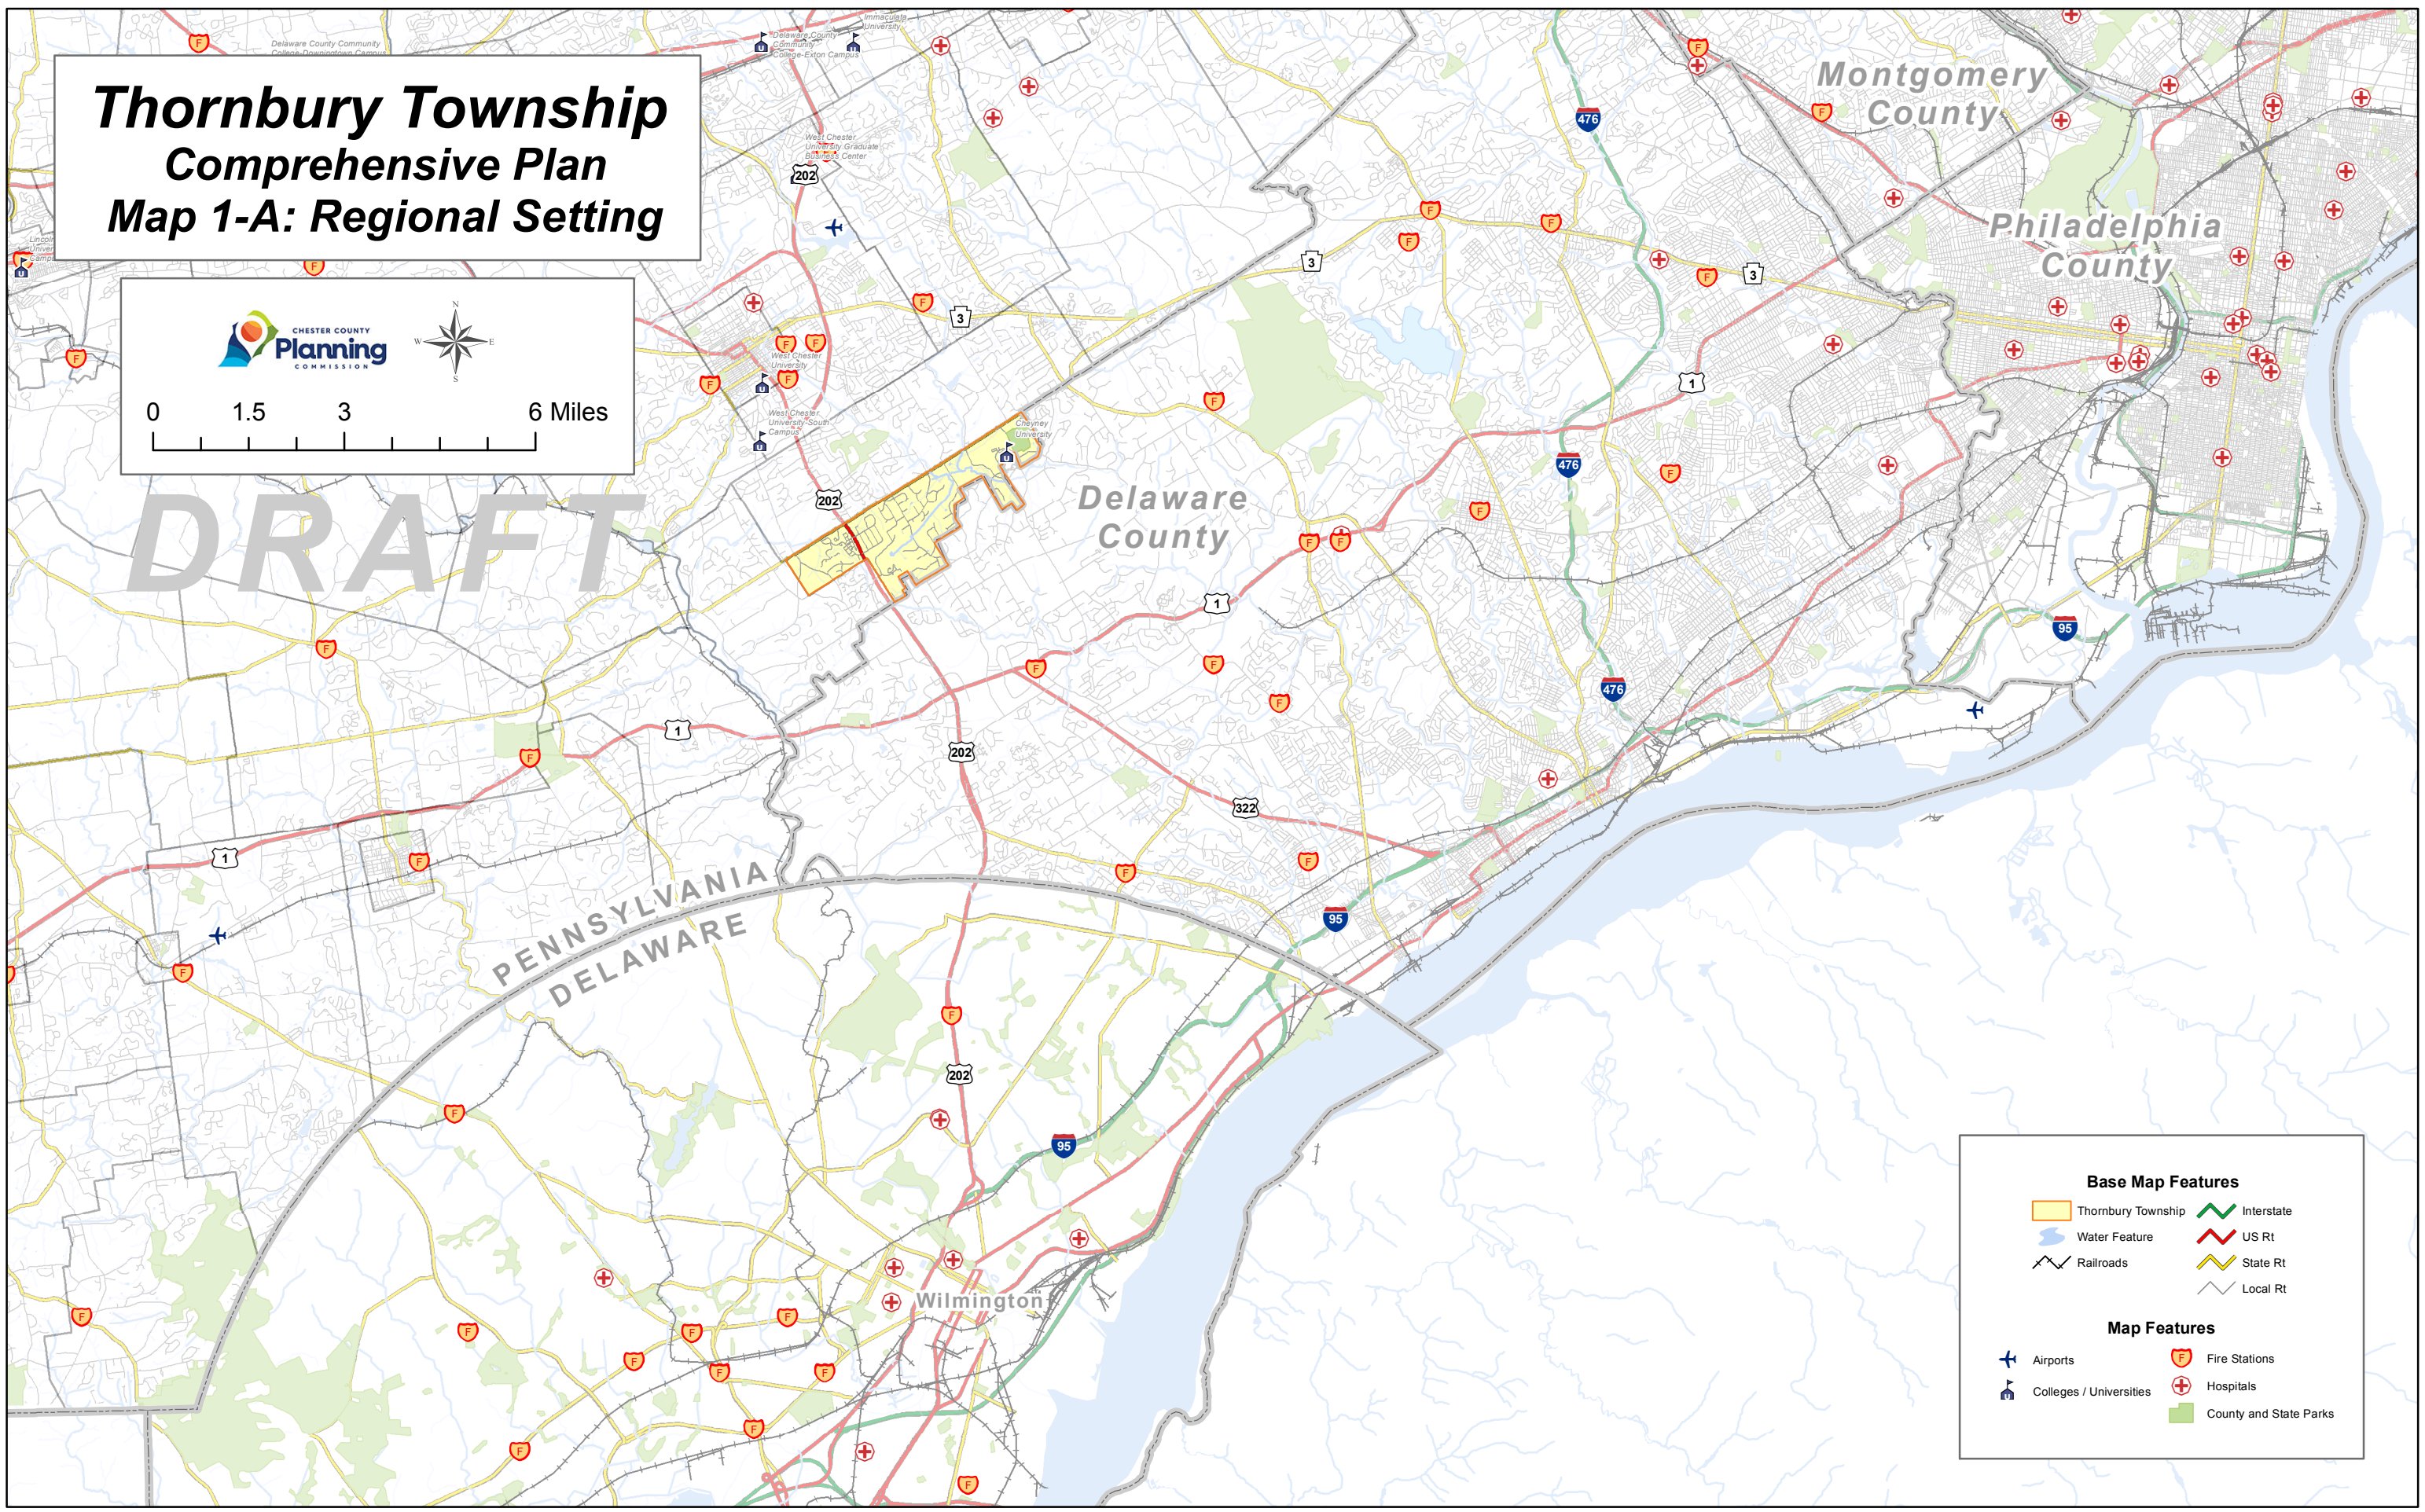

Thornbury Township Comprehensive Plan Map 1-A: Regional Setting

CHESTER COUNTY
Planning
COMMISSION

0 1.5 3 6 Miles

DRAFT

Base Map Features

- Thornbury Township
- Water Feature
- Railroads
- Interstate
- US Rt
- State Rt
- Local Rt

Map Features

- Airports
- Colleges / Universities
- Fire Stations
- Hospitals
- County and State Parks