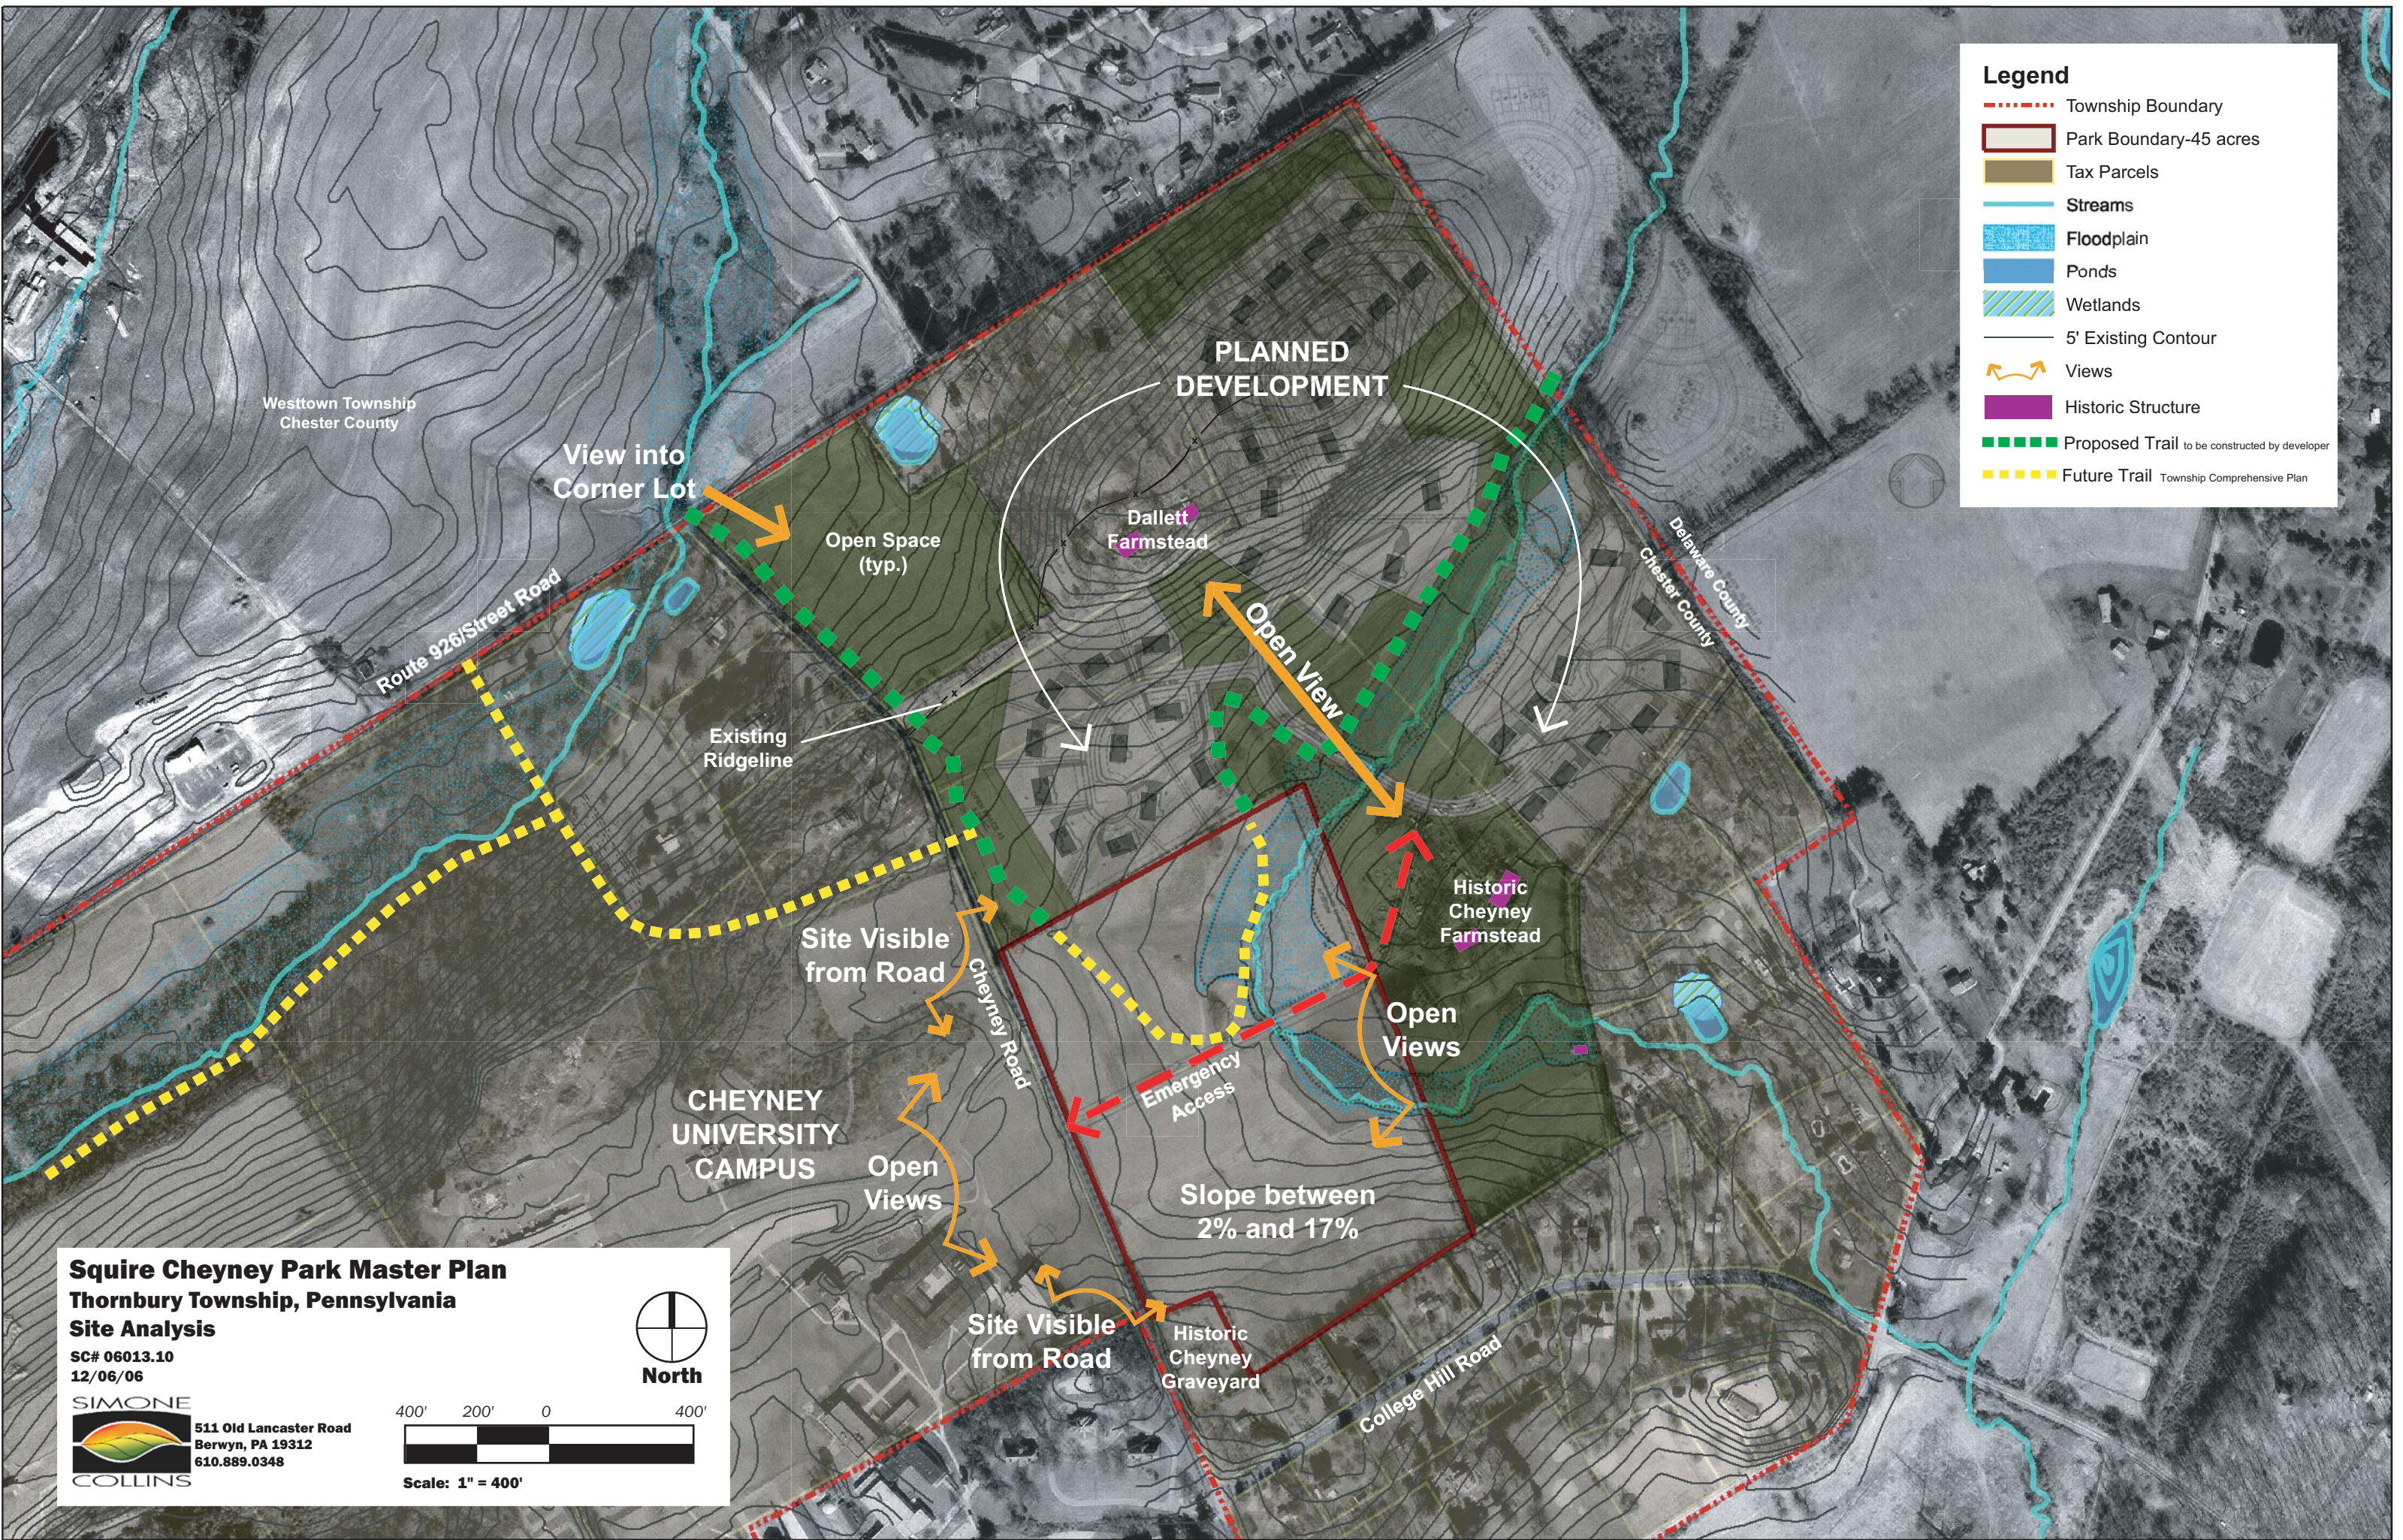

Legend

- - - - - Township Boundary
- Park Boundary-45 acres
- Tax Parcels
- Streams
- Floodplain
- Ponds
- Wetlands
- 5' Existing Contour
- ↔ Views
- Historic Structure
- - - - - Proposed Trail to be constructed by developer
- - - - - Future Trail Township Comprehensive Plan

Squire Cheyney Park Master Plan
Thornbury Township, Pennsylvania
Site Analysis
 SC# 06013.10
 12/06/06

North

Scale: 1" = 400'

511 Old Lancaster Road
 Berwyn, PA 19312
 610.889.0348